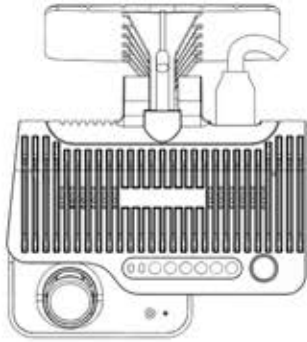

FEATURES

Smart device with built-in ADAS camera and cabin camera

Supporting dual TF cards for video storage, with the maximum capacity of a single card up to 256 GB

Supporting remote monitoring and recording

Supporting external OBD box, easy installation & wiring

Supporting 1080p HD video

Our system's design, aluminum alloy shell, and heat sink fins ensure superior seatbelt heat dissipation via the cabin camera. It intelligently integrates with the vehicle's status, reducing accidents caused by driver misconduct and prioritizing road safety.

Adopting the special file system to secure video data and personal privacy

Your Reliable Fleet Management Solution

Improving Driver Behavior with DashCam FM Plus.

Six-axis Sensor

Harsh Acceleration, Harsh Deceleration, Harsh Cornering, and Accident Detection

DashCam FM Plus is a cost-effective device specially developed for remote video surveillance and driving safety surveillance of vehicles.

Package Contents

FM Plus ×1, power supply box ×1, standard power cable ×1, Allen key ×1, mounting bracket ×1, bracket bolt ×1, crowbar ×1, desiccant ×1, and alcohol cotton×1

fleetmovil.com

Contact us for more info:
(866) 935-3384