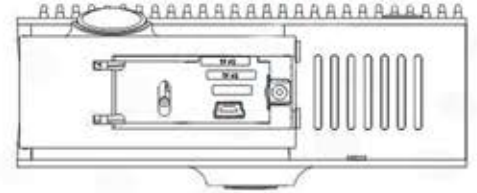

FEATURES

Smart device with built-in ADAS camera and cabin camera

Supporting dual TF cards for video storage, with the maximum capacity of a single card up to 256 GB

Supporting remote monitoring and recording

Supporting external OBD box, easy installation & wiring

Supporting 1080p HD video

Our system's design, aluminum alloy shell, and heat sink fins ensure superior seatbelt heat dissipation via the cabin camera. It intelligently integrates with the vehicle's status, reducing accidents caused by driver misconduct and prioritizing road safety.

Adopting the special file system to secure video data and personal privacy

Your Reliable Fleet Management Solution

Improving Driver Behavior with DashCam FM Plus.

Six-axis Sensor

Harsh Acceleration, Harsh Deceleration, Harsh Cornering, and Accident Detection

DashCam FM Plus is a cost-effective device specially developed for remote video surveillance and driving safety surveillance of vehicles.

Package Contents

FM Plus ×1, power supply box ×1, standard power cable ×1, Allen key ×1, mounting bracket ×1, bracket bolt ×1, crowbar ×1, desiccant ×1, and alcohol cotton×1

fleetmovil.com

Contact us for more info:
(866) 935-3384