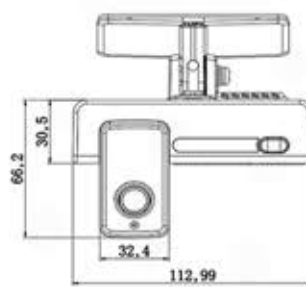

## FUNCTIONS

Ultra-wide 140° DFOV facing lens, supporting up to 1920P UHD video recording

Ultra-wide 170° DFOV driver facing lens, supporting up to 1080P HD video recording

Built-in Wi-Fi, 4G communication module, and inertial navigation positioning module

AES256 encryption for video/audio data, encryption protocol TLS1.3 for data transmission

2 x 256 GB dual-Micro SD card storage, supporting the simultaneous storage of main streams and sub streams

4-channel IO input, 1-channel CAN and 1-channel RS232

Supports up to 3 channels

Left view

Right view

Front view

Back view