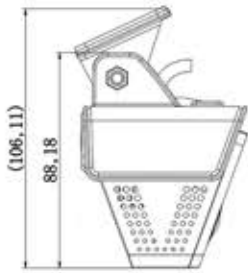

## FUNCTIONS

Ultra-wide 140° DFOV facing lens, supporting up to 1920P UHD video recording

Ultra-wide 170° DFOV driver facing lens, supporting up to 1080P HD video recording

Built-in Wi-Fi, 4G communication module, and inertial navigation positioning module

AES256 encryption for video/audio data, encryption protocol TLS1.3 for data transmission

2 x 256 GB dual-Micro SD card storage, supporting the simultaneous storage of main streams and sub streams

4-channel IO input, 1-channel CAN and 1-channel RS232

Supports up to 3 channels

Left view

Right view

Front view

Back view